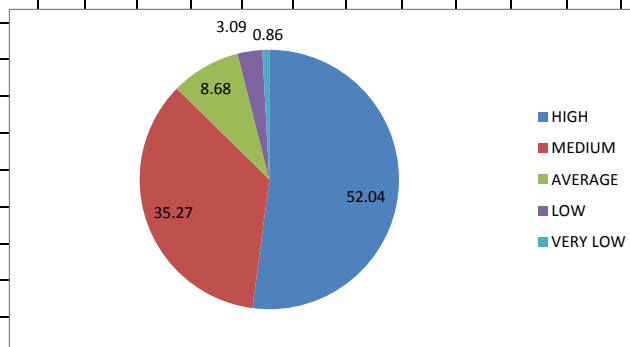

Note:-

1. 52.04% of the students are happy with the facilities and amenities provided by the college.
2. 35% of the students are satisfied with the facilities and amenities provided by the college.
3. In total 87% of the student are happy and satisfied.
4. The remaining % is negligible. However the institutions will take necessary actions improve the facilities and he will put our effort to fulfill the requirements of all the students.